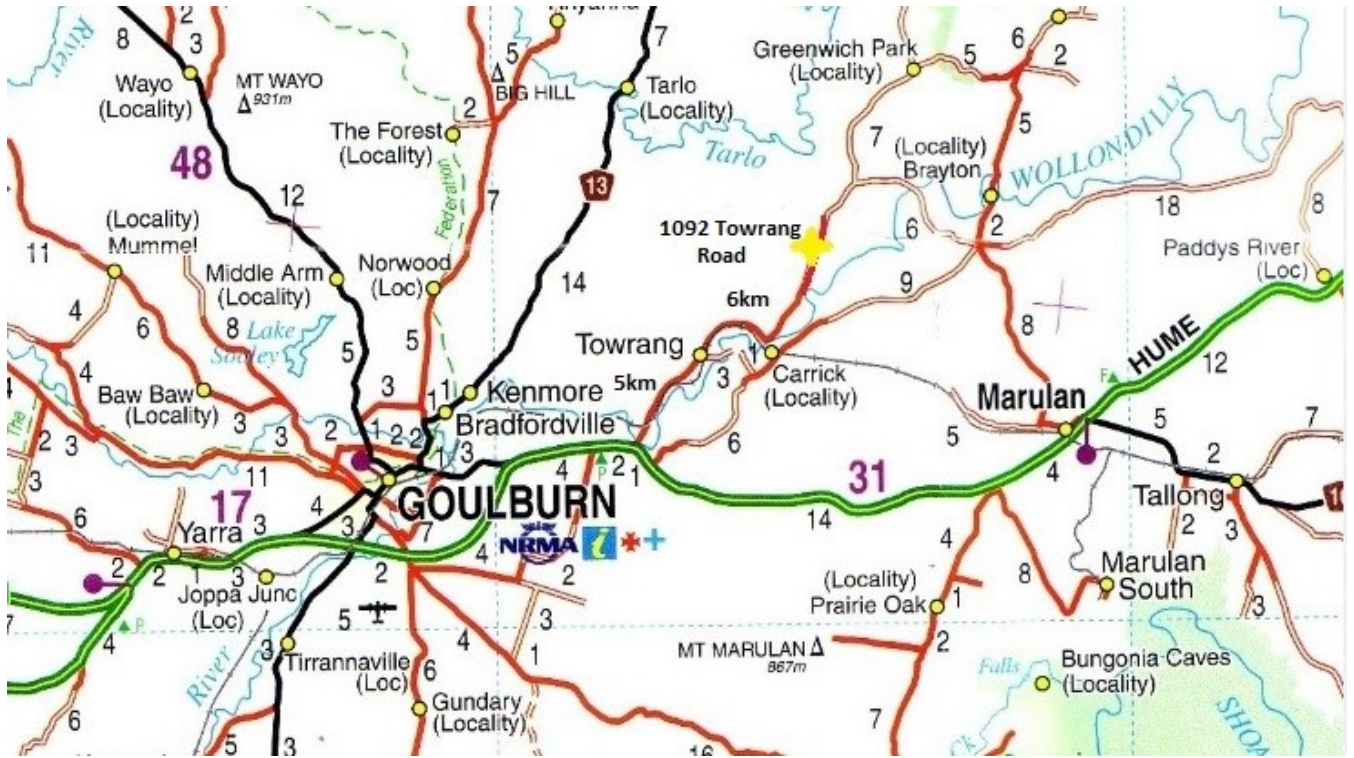

SIGN: YES

INSPECTION ARRANGEMENTS: BY APPOINTMENT with an agent

DIRECTIONS: From Goulburn take the Freeway north. Turn left onto Towrang Road for 11kms. Property on right side of the road.

LOCATION

AERIAL MAP